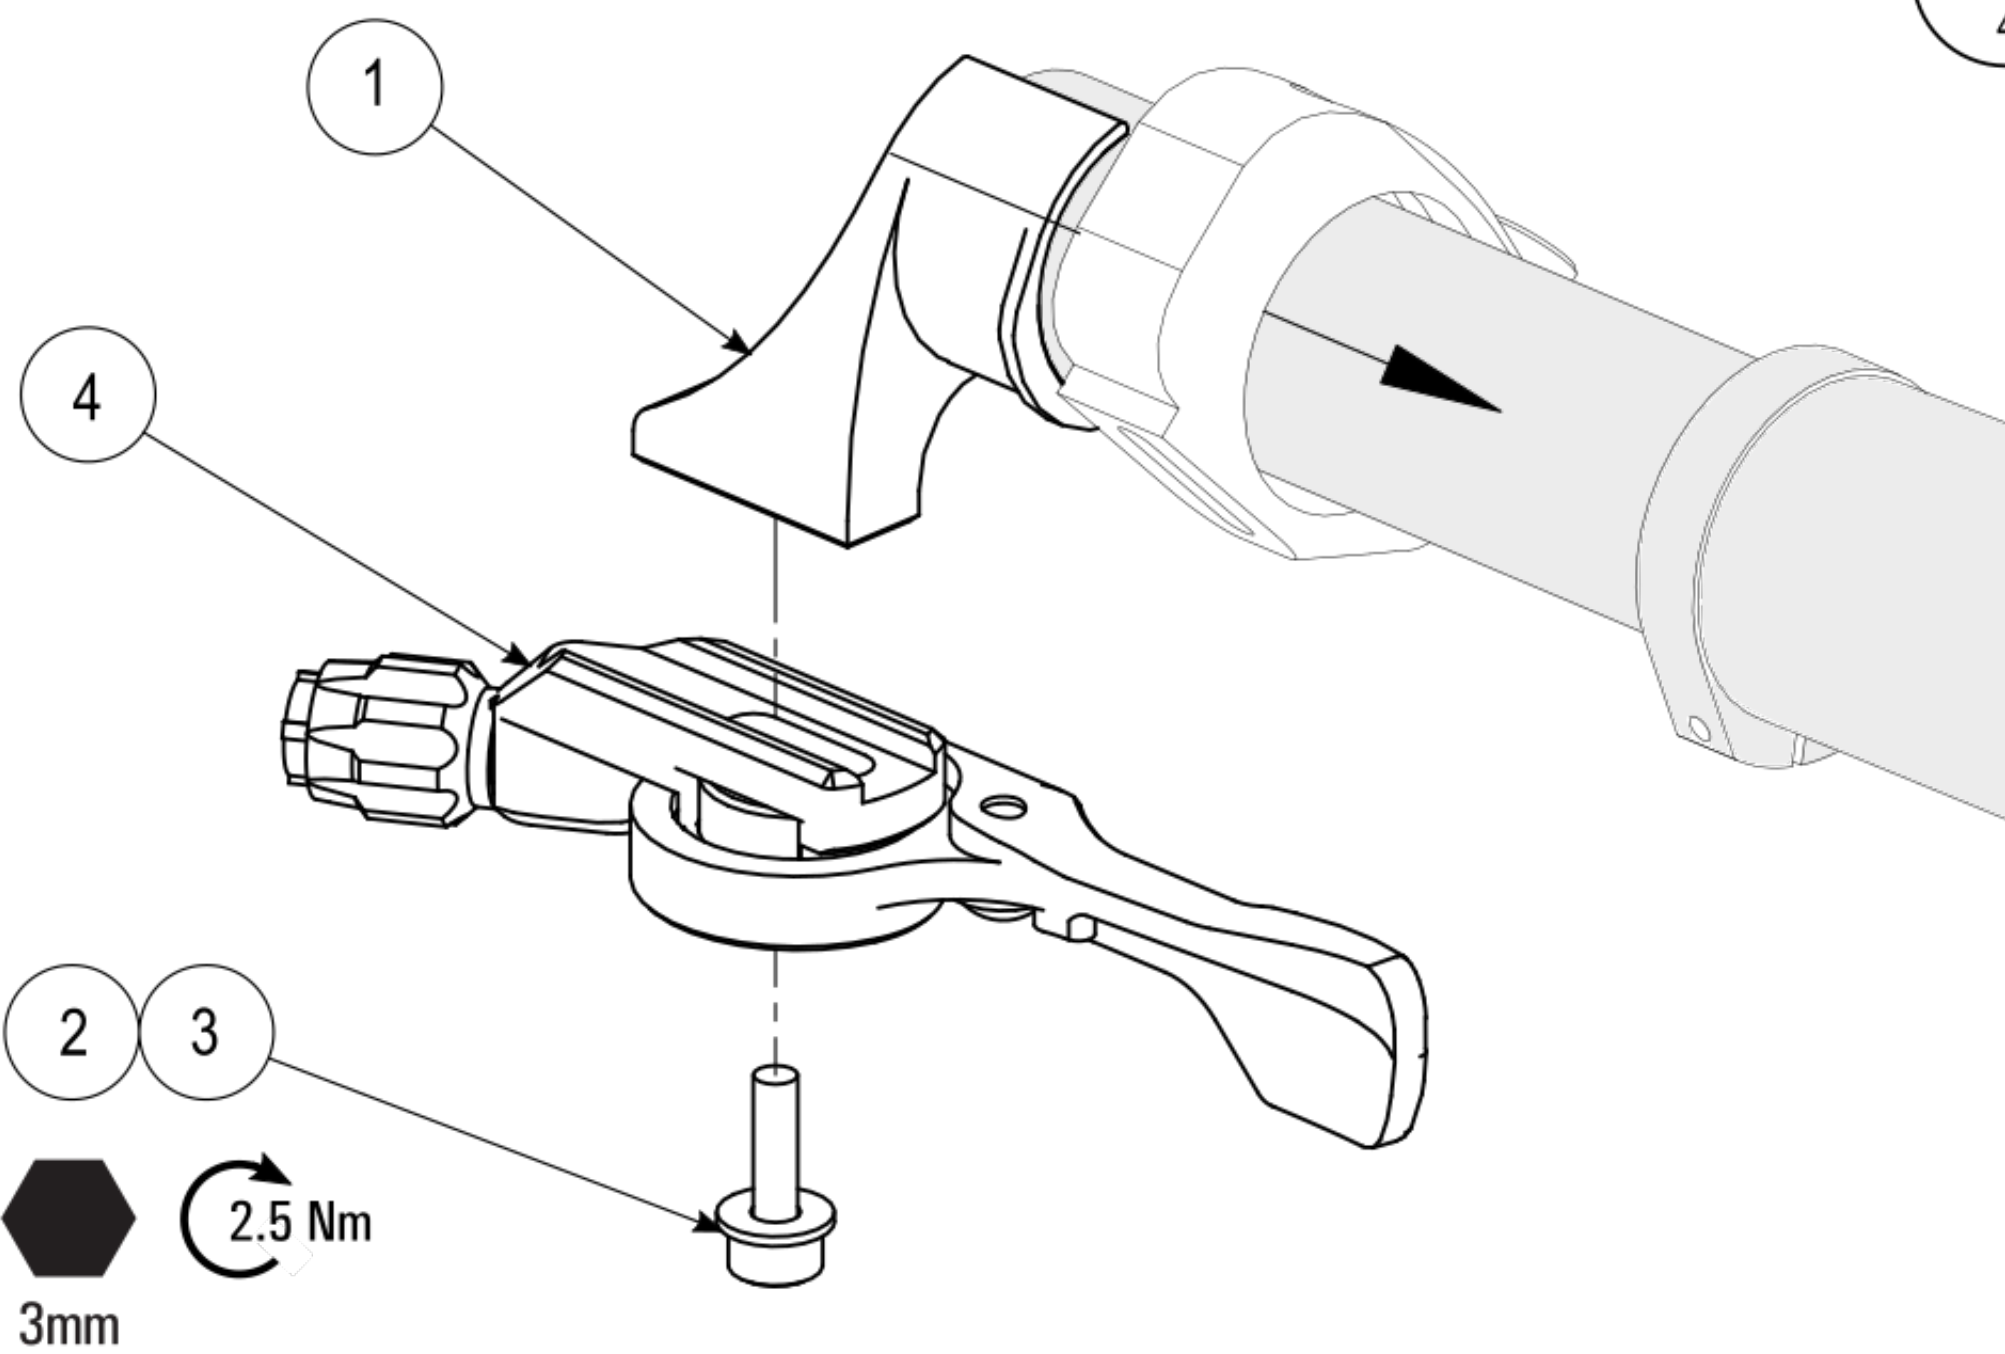

FOR Shimano
I-Spec II

Installation Instructions

Parts List

ITEM	QTY.	PART NO.	DESCRIPTION
1	1	0000-0940	DIGIT I-SPEC II BASE
2	1	0000-0946	M4x12 STAINLESS STEEL SHCS
3	1	0000-0842	M4 STAINLESS STEEL WASHER
4	1	0000-0932	DIGIT LEVER SUB-ASSEMBLY

0000-0934 DIGIT SHIMANO I-SPEC II

INCLUDES ITEMS: 1, 2, 3, AND 4

0000-0937 DIGIT SHIMANO I-SPEC II KIT

INCLUDES ITEMS: 1, 2, AND 3

to order parts
visit www.9point8.ca