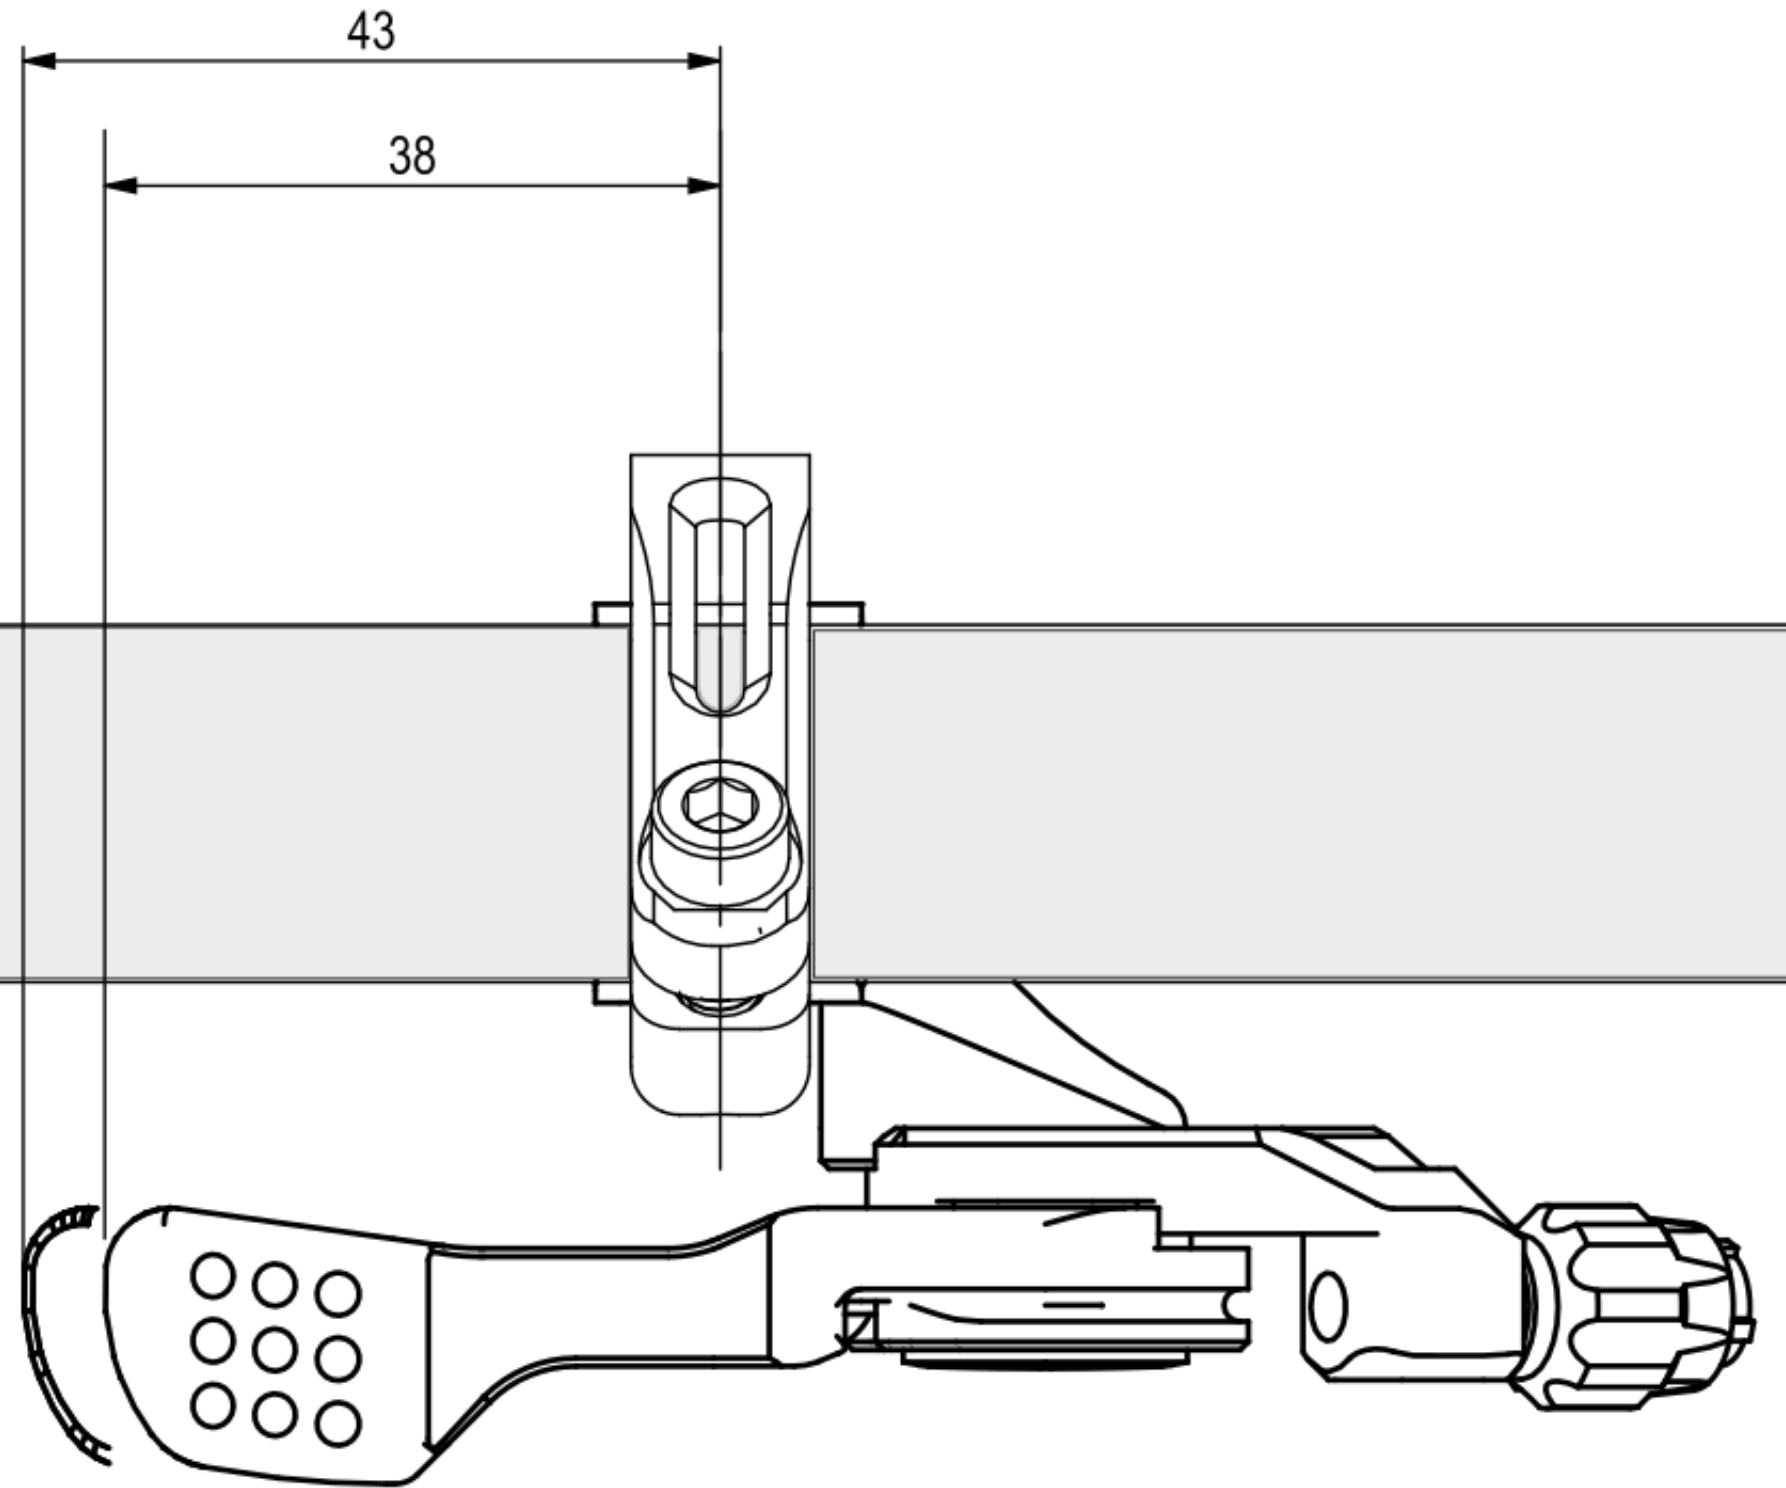

FOR Shimano
I-Spec II

Installation Instructions

Parts List

ITEM	QTY.	PART NO.	DESCRIPTION
1	1	0000-0940	DIGIT I-SPEC II BASE
2	1	0000-0946	M4x12 STAINLESS STEEL SHCS
3	1	0000-0842	M4 STAINLESS STEEL WASHER
4	1	0000-0932	DIGIT LEVER SUB-ASSEMBLY

0000-0934 DIGIT SHIMANO I-SPEC II

INCLUDES ITEMS: 1, 2, 3, AND 4

0000-0937 DIGIT SHIMANO I-SPEC II KIT

INCLUDES ITEMS: 1, 2, AND 3

to order parts
visit www.9point8.ca