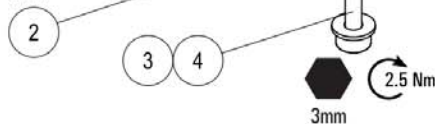

9point8™

digit™

FOR Shimano
I-Spec A&B

**Installation
Instructions**

digit™

Parts List

ITEM	QTY.	PART NO.	DESCRIPTION
1	1	0000-0941	DIGIT I-SPEC AB BASE
2	1	0000-0945	M4x8 STAINLESS STEEL SHCS
3	1	0000-0842	M4 STAINLESS STEEL WASHER
4	1	0000-0946	M4x12 STAINLESS STEEL SHCS
5	1	0000-0942	I-SPEC A POST
6	1	0000-0943	I-SPEC B POST
7	1	0000-0947	M4x12 SSCR FOR I-SPEC B
8	1	0000-0932	DIGIT LEVER SUB-ASSEMBLY

2mm
1-2 Nm

3mm
2.5 Nm

0000-0933 DIGIT SHIMANO I-SPEC A/B

INCLUDES ITEMS: 1, 2, 3, 4, 5, 6, 7, AND 8

0000-0936 DIGIT SHIMANO I-SPEC A/B KIT

INCLUDES ITEMS: 1, 2, 3, 4, 5, 6, AND 7

9point8™

to order parts
visit www.9point8.ca