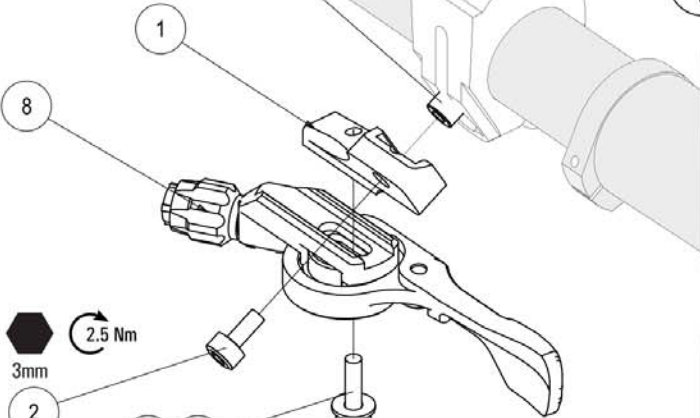

9point8™

digit™

FOR Shimano
I-Spec A&B

**Installation
Instructions**

digit™

Parts List

ITEM	QTY.	PART NO.	DESCRIPTION
1	1	0000-0941	DIGIT I-SPEC AB BASE
2	1	0000-0945	M4x8 STAINLESS STEEL SHCS
3	1	0000-0842	M4 STAINLESS STEEL WASHER
4	1	0000-0946	M4x12 STAINLESS STEEL SHCS
5	1	0000-0942	I-SPEC A POST
6	1	0000-0943	I-SPEC B POST
7	1	0000-0947	M4x12 SSCR FOR I-SPEC B
8	1	0000-0932	DIGIT LEVER SUB-ASSEMBLY

2mm
1-2 Nm

3mm
2.5 Nm

0000-0933 DIGIT SHIMANO I-SPEC A/B

INCLUDES ITEMS: 1, 2, 3, 4, 5, 6, 7, AND 8

0000-0936 DIGIT SHIMANO I-SPEC A/B KIT

INCLUDES ITEMS: 1, 2, 3, 4, 5, 6, AND 7

9point8™

to order parts
visit www.9point8.ca