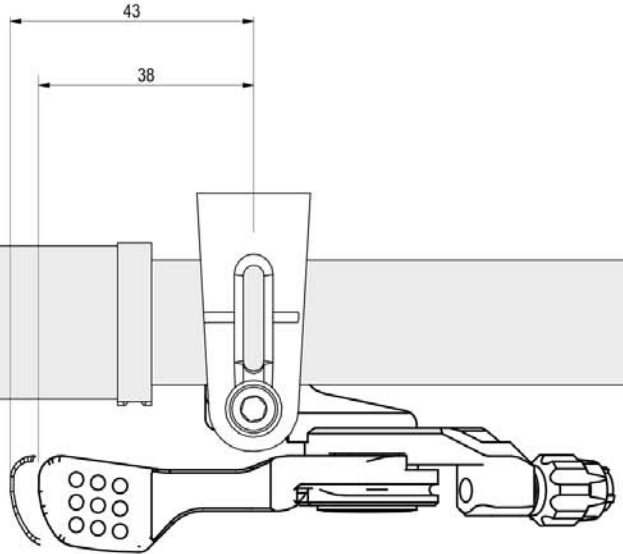

9point8™

digit™

FOR Shimano
I-Spec A&B

**Installation
Instructions**

digit™

Parts List

ITEM	QTY.	PART NO.	DESCRIPTION
1	1	0000-0941	DIGIT I-SPEC AB BASE
2	1	0000-0945	M4x8 STAINLESS STEEL SHCS
3	1	0000-0842	M4 STAINLESS STEEL WASHER
4	1	0000-0946	M4x12 STAINLESS STEEL SHCS
5	1	0000-0942	I-SPEC A POST
6	1	0000-0943	I-SPEC B POST
7	1	0000-0947	M4x12 SSCR FOR I-SPEC B
8	1	0000-0932	DIGIT LEVER SUB-ASSEMBLY

2mm
1-2 Nm

3mm
2.5 Nm

0000-0933 DIGIT SHIMANO I-SPEC A/B

INCLUDES ITEMS: 1, 2, 3, 4, 5, 6, 7, AND 8

0000-0936 DIGIT SHIMANO I-SPEC A/B KIT

INCLUDES ITEMS: 1, 2, 3, 4, 5, 6, AND 7

9point8™

to order parts
visit www.9point8.ca