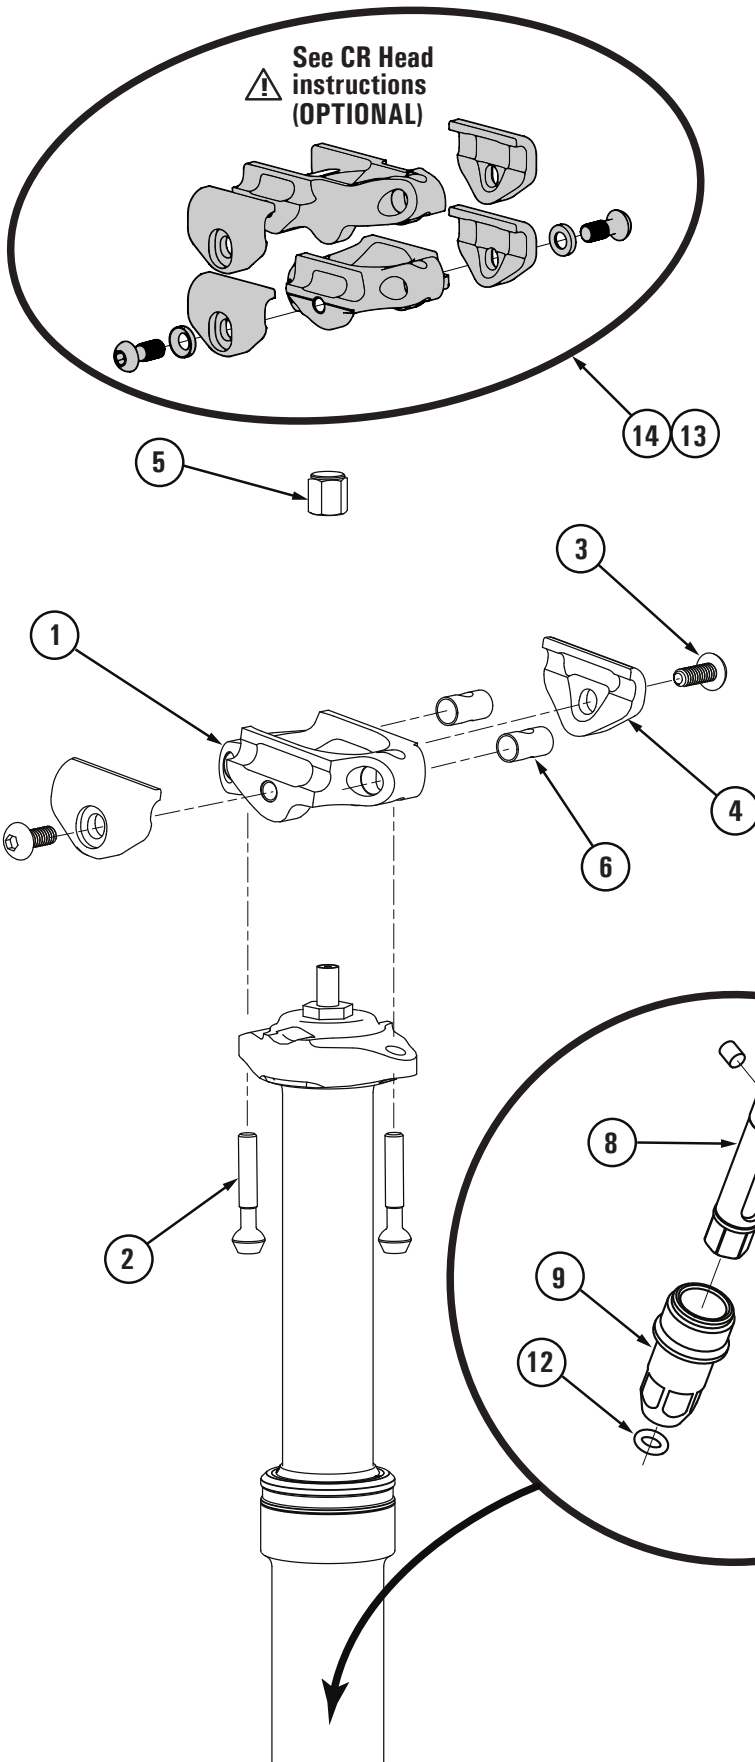

FALL LINE

Parts List

ITEM	QTY	PART NO.	DESCRIPTION
1	1	0000-0644	INLINE HEAD (7MM ROUND RAIL)
2	2	0000-0434	TI SEAT ANGLE ADJUST SCREW
3	2	0000-0490	TI RAIL CLAMP SCREW
4	2	0000-0433	SEAT RAIL PLATE
5	1	0000-0264	VALVE CAP
6	2	0000-0394	TI THREADED CYLINDER
7	1	0000-0504	QUICK CONNECTOR ASSY
8	1	0000-0534	QUICK CONNECT BODY
9	1	0000-0532	CABLE SEAL NUT
10	1	0000-0533	T-NUT (HOUSING CLAMP)
11	2	0000-0535	WIRE CABLE CLAMP SET-SCREW
12	1	0000-0536	O-RING
13	1	0000-0858	CR INLINE HEAD ASSEMBLY
14	1	0000-1115	CR OFFSET HEAD ASSEMBLY

See reverse
for Fall Line R

for online ordering of parts
please visit www.9point8.ca

0000-0640-R3
please recycle

Parts List

ITEM	QTY	PART NO.	DESCRIPTION
1	1	0000-1046	INLINE HEAD (Fall Line R)
2	1	0000-1116	OFFSET HEAD (Fall Line R)
3	2	0000-0434	TI SEAT ANGLE ADJUST SCREW
4	2	0000-0845	TI RAIL CLAMP SCREW
5	2	0000-0846	TI SPHERICAL WASHER
6	1	0000-0264	VALVE CAP
7	2	0000-0394	TI THREADED CYLINDER
8	1	0000-0504	QUICK CONNECTOR ASSY
9	1	0000-0534	QUICK CONNECT BODY
10	1	0000-0532	CABLE SEAL NUT
11	1	0000-0533	T-NUT (HOUSING CLAMP)
12	2	0000-0535	WIRE CABLE CLAMP SET-SCREW
13	1	0000-0536	O-RING
14	2	0000-0433	SEAT RAIL PLATE 7mm ROUND
15	2	0000-0847	SEAT RAIL PLATE OVAL 8-9mm
16	2	0000-0848	SEAT RAIL PLATE OVAL 9-10mm

See reverse
for Fall Line