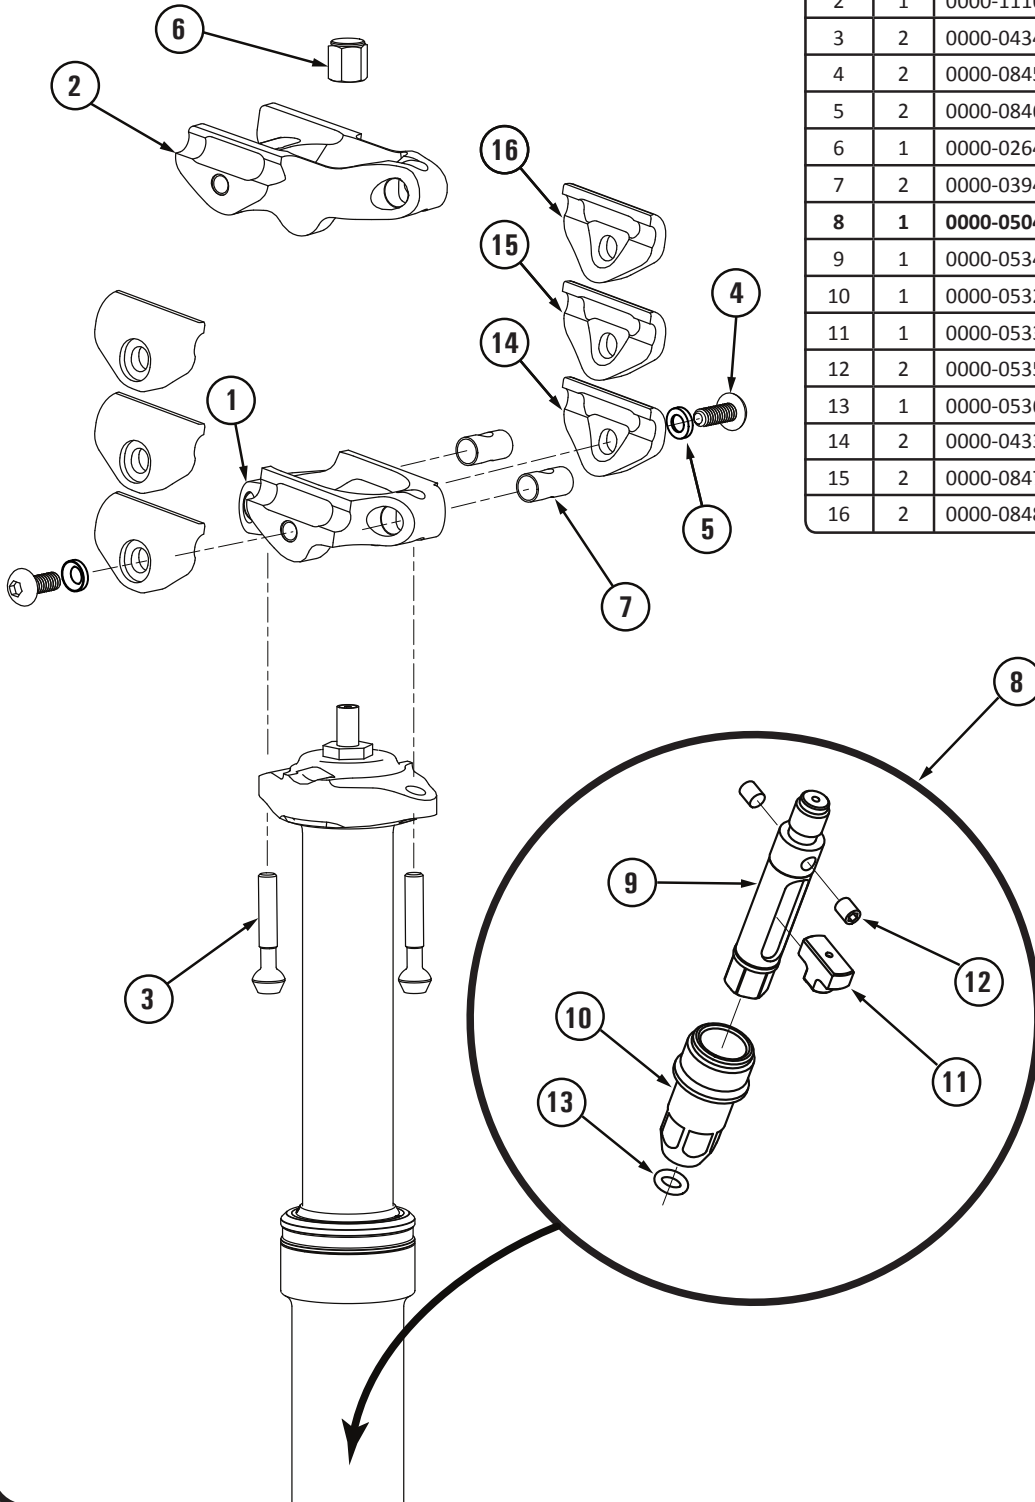

FALL LINE

Parts List

ITEM	QTY	PART NO.	DESCRIPTION
1	1	0000-0644	INLINE HEAD (7MM ROUND RAIL)
2	2	0000-0434	TI SEAT ANGLE ADJUST SCREW
3	2	0000-0490	TI RAIL CLAMP SCREW
4	2	0000-0433	SEAT RAIL PLATE
5	1	0000-0264	VALVE CAP
6	2	0000-0394	TI THREADED CYLINDER
7	1	0000-0504	QUICK CONNECTOR ASSY
8	1	0000-0534	QUICK CONNECT BODY
9	1	0000-0532	CABLE SEAL NUT
10	1	0000-0533	T-NUT (HOUSING CLAMP)
11	2	0000-0535	WIRE CABLE CLAMP SET-SCREW
12	1	0000-0536	O-RING
13	1	0000-0858	CR INLINE HEAD ASSEMBLY
14	1	0000-1115	CR OFFSET HEAD ASSEMBLY

See reverse
for Fall Line R

for online ordering of parts
please visit www.9point8.ca

0000-0640-R3
please recycle

Parts List

ITEM	QTY	PART NO.	DESCRIPTION
1	1	0000-1046	INLINE HEAD (Fall Line R)
2	1	0000-1116	OFFSET HEAD (Fall Line R)
3	2	0000-0434	TI SEAT ANGLE ADJUST SCREW
4	2	0000-0845	TI RAIL CLAMP SCREW
5	2	0000-0846	TI SPHERICAL WASHER
6	1	0000-0264	VALVE CAP
7	2	0000-0394	TI THREADED CYLINDER
8	1	0000-0504	QUICK CONNECTOR ASSY
9	1	0000-0534	QUICK CONNECT BODY
10	1	0000-0532	CABLE SEAL NUT
11	1	0000-0533	T-NUT (HOUSING CLAMP)
12	2	0000-0535	WIRE CABLE CLAMP SET-SCREW
13	1	0000-0536	O-RING
14	2	0000-0433	SEAT RAIL PLATE 7mm ROUND
15	2	0000-0847	SEAT RAIL PLATE OVAL 8-9mm
16	2	0000-0848	SEAT RAIL PLATE OVAL 9-10mm

See reverse
for Fall Line